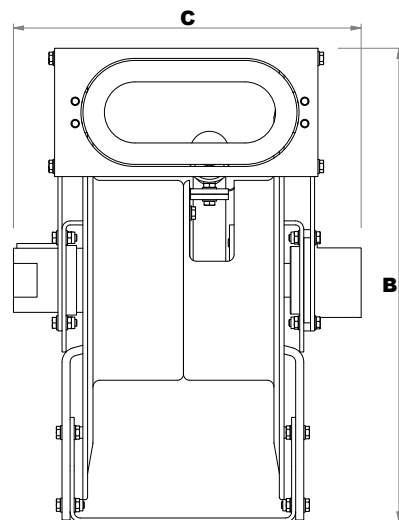

HYDRAULIC REWIND HOSE REELS

Part No.	Application	Max. Dispensing Pressure (psi)	Inlet Port	Outlet Port	Hose Capacity		Dimensions (mm)		
					ID (in)	Length (m)	A	B	C
HRD119	Diesel	1500	2" NPT (F)	2" SAE-C61	2"	12	705	775	595
HRD392	Diesel, Oil, Grease, Air & Waste Oil	300	1 - 1/2" NPT (F)	1 - 1/2" BSPT (F)	1 - 1/2"	15	705	700	515
HRO991-1"	Oil & Air	3000	1" NPT (F)	1" NPT (F)	1"	20	558	605	400
HRO991-3/4"			3/4" NPT (F)	3/4" NPT (F)	3/4"	35	558	605	355
HRW991SS-1"	Water & Coolant (Stainless steel hub)	3000	1" NPT (F)	1" NPT (F)	1"	20	558	605	400
HRW991SS-3/4"			3/4" NPT (F)	3/4" NPT (F)	3/4"	35	558	605	355
HRG992	Grease	5000	1/2" NPT (M)	3/4" NPT (F)	1/2"	40	558	605	355

PNEUMATIC REWIND HOSE REELS

Part No.	Application	Max. Dispensing Pressure (psi)	Inlet Port	Outlet Port	Hose Capacity		Dimensions (mm)		
					ID (in)	Length (m)	A	B	C
PRD493	Diesel, Oil, Grease, Air & Waste Oil	300	1 - 1/2" NPT (F)	1 - 1/2" BSPT (F)	1 - 1/2"	15	705	700	532
PRO593-1"	Oil & Air	3000	1" NPT (F)	1" NPT (F)	1"	20	558	605	438
PRO593-3/4"			3/4" NPT (F)	3/4" NPT (F)	3/4"	35	558	605	391
PRO446SS-1"	Water & Coolant (Stainless steel hub)	3000	1" NPT (F)	1" NPT (F)	1"	20	558	605	438
PRO446SS-3/4"			3/4" NPT (F)	3/4" NPT (F)	3/4"	35	558	605	391
PRG393	Grease	5000	1/2" NPT (M)	3/4" NPT (F)	1/2"	40	558	605	391

All hydraulic and pneumatic hose reels are available with a roller bearing house guide upon request.

REPLACEMENT PARTS

Description	Part No.	Description	Part No.
Hydraulic rewind motor	HR-01-005	Pneumatic rewind motor	HR-01-001
Hose guide ring (small reels)	HR-05-006	Hose guide ring (large reels)	HR-05-020
Roller bearing hose guide (small reels)	HR-05-045	Roller bearing hose guide (large reels)	HR-05-046
Pneumatic brake assembly	PB693	Hydraulic brake manifold	689825