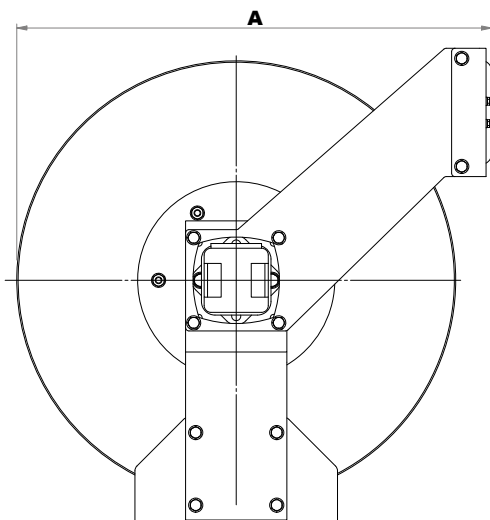

HYDRAULIC REWIND HOSE REELS

Part No.	Application	Max. Dispensing Pressure (psi)	Inlet Port	Outlet Port	Hose Capacity		Dimensions (mm)		
					ID (in)	Length (m)	A	B	C
HRD119	Diesel	1500	2" NPT (F)	2" SAE-C61	2"	12	705	775	595
HRD392	Diesel, Oil, Grease, Air & Waste Oil	300	1 - 1/2" NPT (F)	1 - 1/2" BSPT (F)	1 - 1/2"	15	705	700	515
HRO991-1"	Oil & Air	3000	1" NPT (F)	1" NPT (F)	1"	20	558	605	400
HRO991-3/4"			3/4" NPT (F)	3/4" NPT (F)	3/4"	35	558	605	355
HRW991SS-1"	Water & Coolant (Stainless steel hub)	3000	1" NPT (F)	1" NPT (F)	1"	20	558	605	400
HRW991SS-3/4"			3/4" NPT (F)	3/4" NPT (F)	3/4"	35	558	605	355
HRG992	Grease	5000	1/2" NPT (M)	3/4" NPT (F)	1/2"	40	558	605	355

PNEUMATIC REWIND HOSE REELS

Part No.	Application	Max. Dispensing Pressure (psi)	Inlet Port	Outlet Port	Hose Capacity		Dimensions (mm)		
					ID (in)	Length (m)	A	B	C
PRD493	Diesel, Oil, Grease, Air & Waste Oil	300	1 - 1/2" NPT (F)	1 - 1/2" BSPT (F)	1 - 1/2"	15	705	700	532
PRO593-1"	Oil & Air	3000	1" NPT (F)	1" NPT (F)	1"	20	558	605	438
PRO593-3/4"			3/4" NPT (F)	3/4" NPT (F)	3/4"	35	558	605	391
PRO446SS-1"	Water & Coolant (Stainless steel hub)	3000	1" NPT (F)	1" NPT (F)	1"	20	558	605	438
PRO446SS-3/4"			3/4" NPT (F)	3/4" NPT (F)	3/4"	35	558	605	391
PRG393	Grease	5000	1/2" NPT (M)	3/4" NPT (F)	1/2"	40	558	605	391

All hydraulic and pneumatic hose reels are available with a roller bearing house guide upon request.

REPLACEMENT PARTS

Description	Part No.	Description	Part No.
Hydraulic rewind motor	HR-01-005	Pneumatic rewind motor	HR-01-001
Hose guide ring (small reels)	HR-05-006	Hose guide ring (large reels)	HR-05-020
Roller bearing hose guide (small reels)	HR-05-045	Roller bearing hose guide (large reels)	HR-05-046
Pneumatic brake assembly	PB693	Hydraulic brake manifold	689825