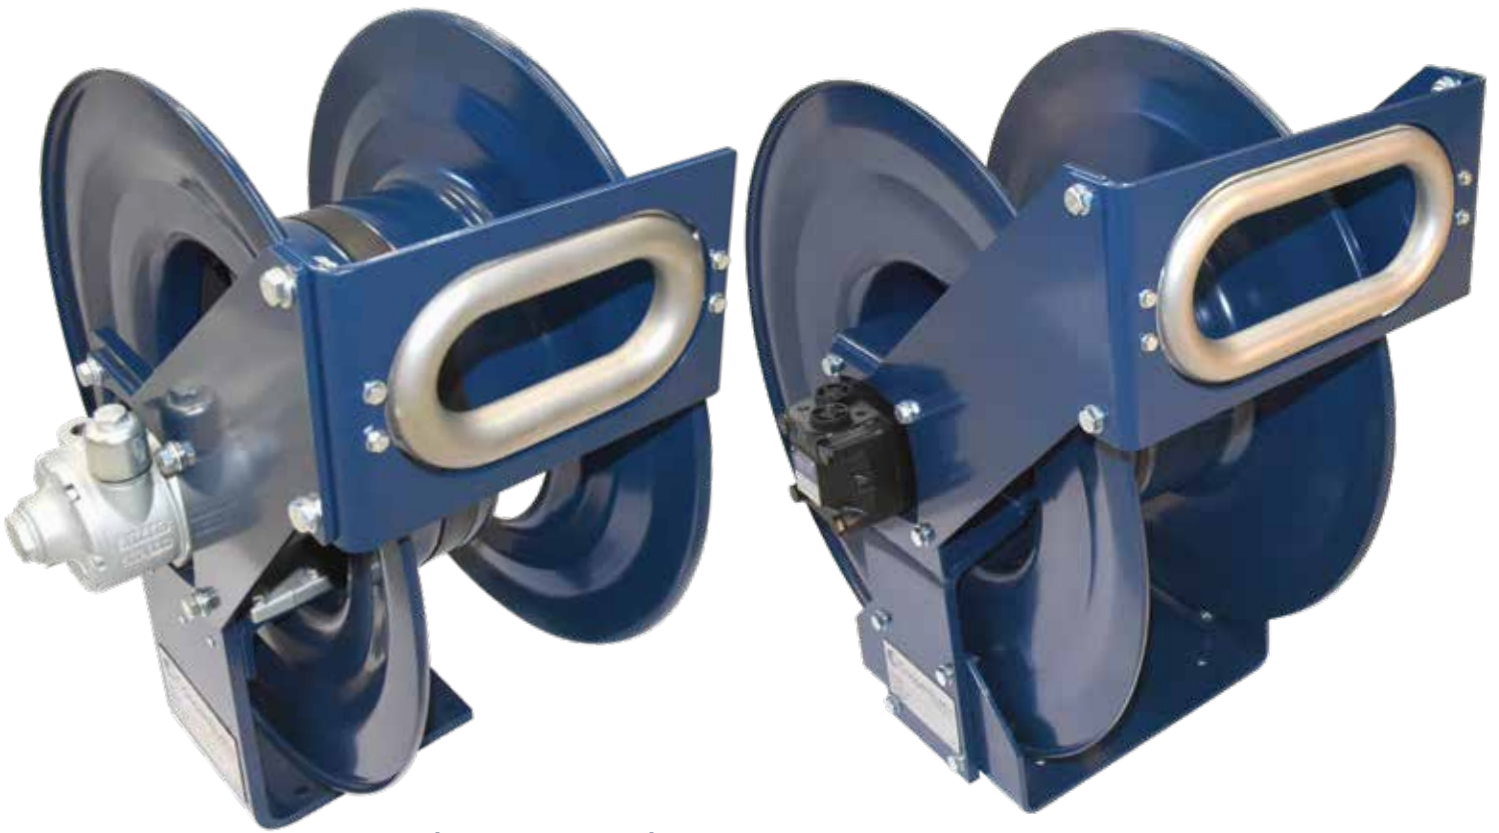

# CooperBuilt® Hose Reels-

The Market Leading Heavy Duty Powered Hose Reel.

- Made in Australia
- Safe to Operate and Maintain
- Solid Steel Construction
- Minimal Moving Parts
- Direct Drive (No Chain or Gearbox)
- Powder Coated Finish
- Stainless Steel Guide Ring (Optional Roller Guide)
- High Hose Carrying Capacity
- Brake Assembly on Pneumatic Reels
- No Power Springs or Pawl
- All Reels can be Supplied With Hose

CooperBuilt® hose reels are designed and manufactured for a variety of heavy duty applications. With our in-house engineering team and national network, we can design, manufacture, install and commission a customised hose reel gantry to suit your specifications.